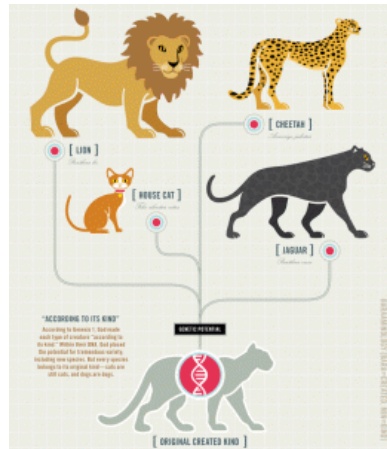

Evolution, Species and Kinds

Dr. Don Johnson

speaking at

Atonement Free Lutheran Church

6905 172nd St NE, Arlington, WA

Friday August 25 at 7:00 PM

Description: After explaining the difference between micro- and macro-evolution and whether there's any science for connecting them, the difference between Biblical **kinds** and **species** will be described. The basics of neo-Darwinian biology and its lack of verifiable evidence will be highlighted, causing thousands of scientists to abandon it. Information science will be highlighted as the biggest obstacle for the naturalistic scenarios, as the reality of millions of biological computers and computer programs in each cell (humans have 100 trillion) have been scientifically

verified, with NO naturalistic explanation. **Evolution** can be explained as a religion, and science actually supports Biblical insights.

Speaker: [Dr. Don Johnson](#) has earned PhD's in both Computer & Information Sciences from the University of Minnesota and in Chemistry from Michigan State University. He was a senior research scientist and consultant for 15 years, and taught 20 years in universities in Wisconsin, Minnesota, California, and Europe. Since "retiring," he has done consulting, speaking, and writing (4 books & several peer-reviewed papers). He has made presentations across the US and on most continents. His www.4iam.org Christian website has links to several video presentations and printable flyers, as well as to his two secular science websites (peer-reviewed papers).